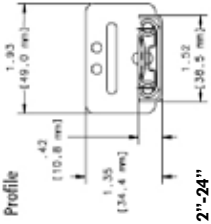

- **KV-1129 Under Drawer**
- 35# light duty
- 3/4 Extension
- Single slide center mount
- Friction Disconnect
- Sizes 12"-24"
- Box Quantity 10
- Zinc Finish
- Replacement for Accuride 1029