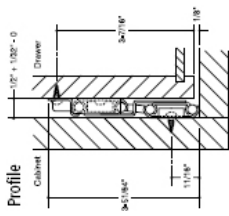

- **KV-8505 HD File Slide**
  - Sizes 12"-30"
  - Box Quantity 5
- 150# side mount full ext. plus
  - Anochrome Finish
- Lateral File Slide, 1/2" Side Space
  - Replacement for Accuride 4032/4034
  - Quick Disconnect Rail

.75 ± .030
[19.05mm ± .762mm]

- **KV-8800 HD Slide**
  - Sizes 12"-28"
  - Box Quantity 4
- 200# side mount full extension
  - Zinc Finish
- .75" Side Space
  - No Disconnect