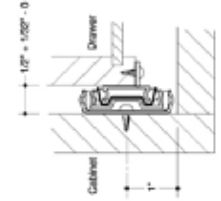

- **KV-8407 w/Shelf Tabs**
  - Sizes 10"-28"
  - Box Quantity 10
  - Same as 8400 but with built in shelf tabs for easy mounting to drawers/ shelves
  - Replacement for Accuride 3864
  - Anochrome Finish