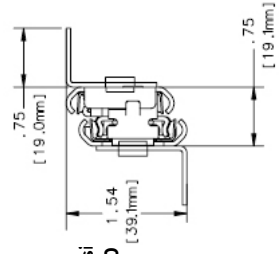

- **KV-8000 Pantry Slide**
  - Removable brackets make it easy to install than Accuride's 301-2590
  - 130 lb. weight class
  - 3/4" slide clearance + brackets = 2 1/4"
- Great for pull-out pantries and platform mounting
  - Anochrome Finish
  - Replacement for Accuride 301-2590

Profile