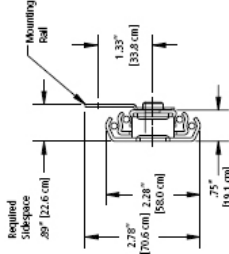

- **KV-8505 HD File Slide**
  - Sizes 12"-30"
  - Box Quantity 5
- 150# side mount full ext. plus
  - Anochrome Finish
- Lateral File Slide, 1/2" Side Space
  - Replacement for Accuride 4032/4034
  - Quick Disconnect Rail

.75 ± .030
[19.05mm ± .762mm]

- **KV-8800 HD Slide**
  - Sizes 12"-28"
  - Box Quantity 4
- 200# side mount full extension
  - Zinc Finish
- .75" Side Space
  - No Disconnect

- **KV-8805 HD Slide**
  - Drawers up to 42" wide!
  - Sizes 12"-28"
- 200# side mount full extension + 1" Overtravel
  - Box Quantity 4
- .89" Side Space
  - Zinc Finish
  - Replacement for Accuride 3640

- **KV-8000 Pantry Slide**
  - Removable brackets make it easy to install than Accuride's 301-2590
  - 130 lb. weight class
  - 3/4" slide clearance + brackets = 2 1/4"
- Great for pull-out pantries and platform mounting
  - Anochrome Finish
  - Replacement for Accuride 301-2590

Profile

- **KV-8900 Xtra HD Slide**
  - 500 lb. weight class (180-500)
  - Slides up to 60"
  - 7.5" Side Space
  - Non-Disconnect
  - Side or flat mount
- Replacement for Accuride 9301
  - Zinc Finish
  - Box Quantity Varies

- **KV-8400**
  - Lever Disconnect
  - Sizes 8"-28"
  - Box Quantity 10
  - Anochrome, White, Black Finishes
  - Replaces Accuride 3832

- **KV-8450 ---NEW!**
  - 100# side mount full extension
  - SOFT CLOSE integrated module
  - Same drawer setup as 8400!
  - 1/2" side space, non handed
- Push-in Lever Disconnect
  - Sizes 12"-28"
  - Box Quantity 10
  - Anochrome, White, Black Finishes
  - No Accuride equivalent

- **KV-8417 Self-Close**
  - 100# side mount full extension
  - Self Close integrated module
  - Same drawer setup as 8400!
  - 1/2" side space, non handed
  - Push-in Lever Disconnect
- Sizes 12"-28"
  - Box Quantity 10
  - Anochrome, White, Black Finishes
  - 8419 Overtravel
- 8400 RV features stronger self close for special applications
  - Replacement for Accuride 3832SC