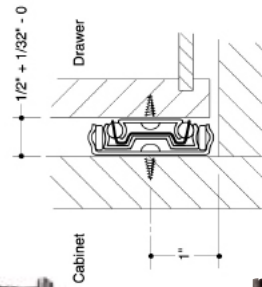

- **KV-8505 HD File Slide**
  - Sizes 12"-30"
  - Box Quantity 5
- 150# side mount full ext. plus
  - Anochrome Finish
- Lateral File Slide, 1/2" Side Space
  - Replacement for Accuride 4032/4034
  - Quick Disconnect Rail

.75 ± .030
[19.05mm ± .762mm]

- **KV-8800 HD Slide**
  - Sizes 12"-28"
  - Box Quantity 4
- 200# side mount full extension
  - Zinc Finish
- .75" Side Space
  - No Disconnect

- **KV-8805 HD Slide**
  - Drawers up to 42" wide!
  - Sizes 12"-28"
- 200# side mount full extension + 1" Overtravel
  - Box Quantity 4
- .89" Side Space
  - Zinc Finish
  - Replacement for Accuride 3640

- **KV-8000 Pantry Slide**
  - Removable brackets make it easy to install than Accuride's 301-2590
  - 130 lb. weight class
  - 3/4" slide clearance + brackets = 2 1/4"
- Great for pull-out pantries and platform mounting
  - Anochrome Finish
  - Replacement for Accuride 301-2590

Profile

- **KV-8900 Xtra HD Slide**
  - 500 lb. weight class (180-500)
  - Slides up to 60"
  - 7.5" Side Space
  - Non-Disconnect
  - Side or flat mount
- Replacement for Accuride 9301
  - Zinc Finish
  - Box Quantity Varies

- **KV-8400**
  - Lever Disconnect
  - Sizes 8"-28"
  - Box Quantity 10
  - Anochrome, White, Black Finishes
  - Replaces Accuride 3832

- **KV-8450 ---NEW!**
  - 100# side mount full extension
  - SOFT CLOSE integrated module
  - Same drawer setup as 8400!
  - 1/2" side space, non handed
- Push-in Lever Disconnect
  - Sizes 12"-28"
  - Box Quantity 10
  - Anochrome, White, Black Finishes
  - No Accuride equivalent

- **KV-8417 Self-Close**
  - 100# side mount full extension
  - Self Close integrated module
  - Same drawer setup as 8400!
  - 1/2" side space, non handed
  - Push-in Lever Disconnect
- Sizes 12"-28"
  - Box Quantity 10
  - Anochrome, White, Black Finishes
  - 8419 Overtravel
- 8400 RV features stronger self close for special applications
  - Replacement for Accuride 3832SC