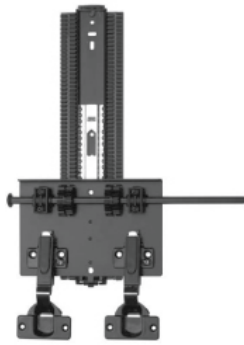

- **KV-8050 EZ**
- Up & Under Pocket Door Applications
- 20# Door Weight
- Mounts to inside sidewall of cabinet - Hinged

- **KV-8040 EZ**
- Up and Over Application
- Hinged Slide mounts to top of cabinet and back of door

- **KV-8091 4x4 Pocket Door**
- Heavy Duty Pocket Door Applications
- Rack and Pinion Design
- 75# Door Weight
- Vertical doors up to 42"Hx48"W
- Horizontal Doors up to 24"Hx48"W