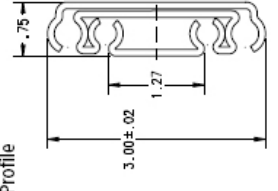

- **KV-8900 Xtra HD Slide**
  - 500 lb. weight class (180-500)
  - Slides up to 60"
  - 7.5" Side Space
  - Non-Disconnect
  - Side or flat mount
- Replacement for Accuride 9301
  - Zinc Finish
  - Box Quantity Varies