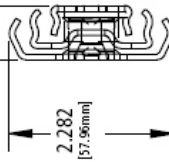

.75 ± .030  
[19.05mm ± .762mm]

- **KV-8800 HD Slide**
  - Sizes 12"-28"
  - Box Quantity 4
- 200# side mount full extension
  - Zinc Finish
- .75" Side Space
  - No Disconnect

- **KV-8805 HD Slide**
  - Drawers up to 42" wide!
  - Sizes 12"-28"
- 200# side mount full extension + 1" Overtravel
  - Box Quantity 4
- .89" Side Space
  - Zinc Finish
  - Replacement for Accuride 3640